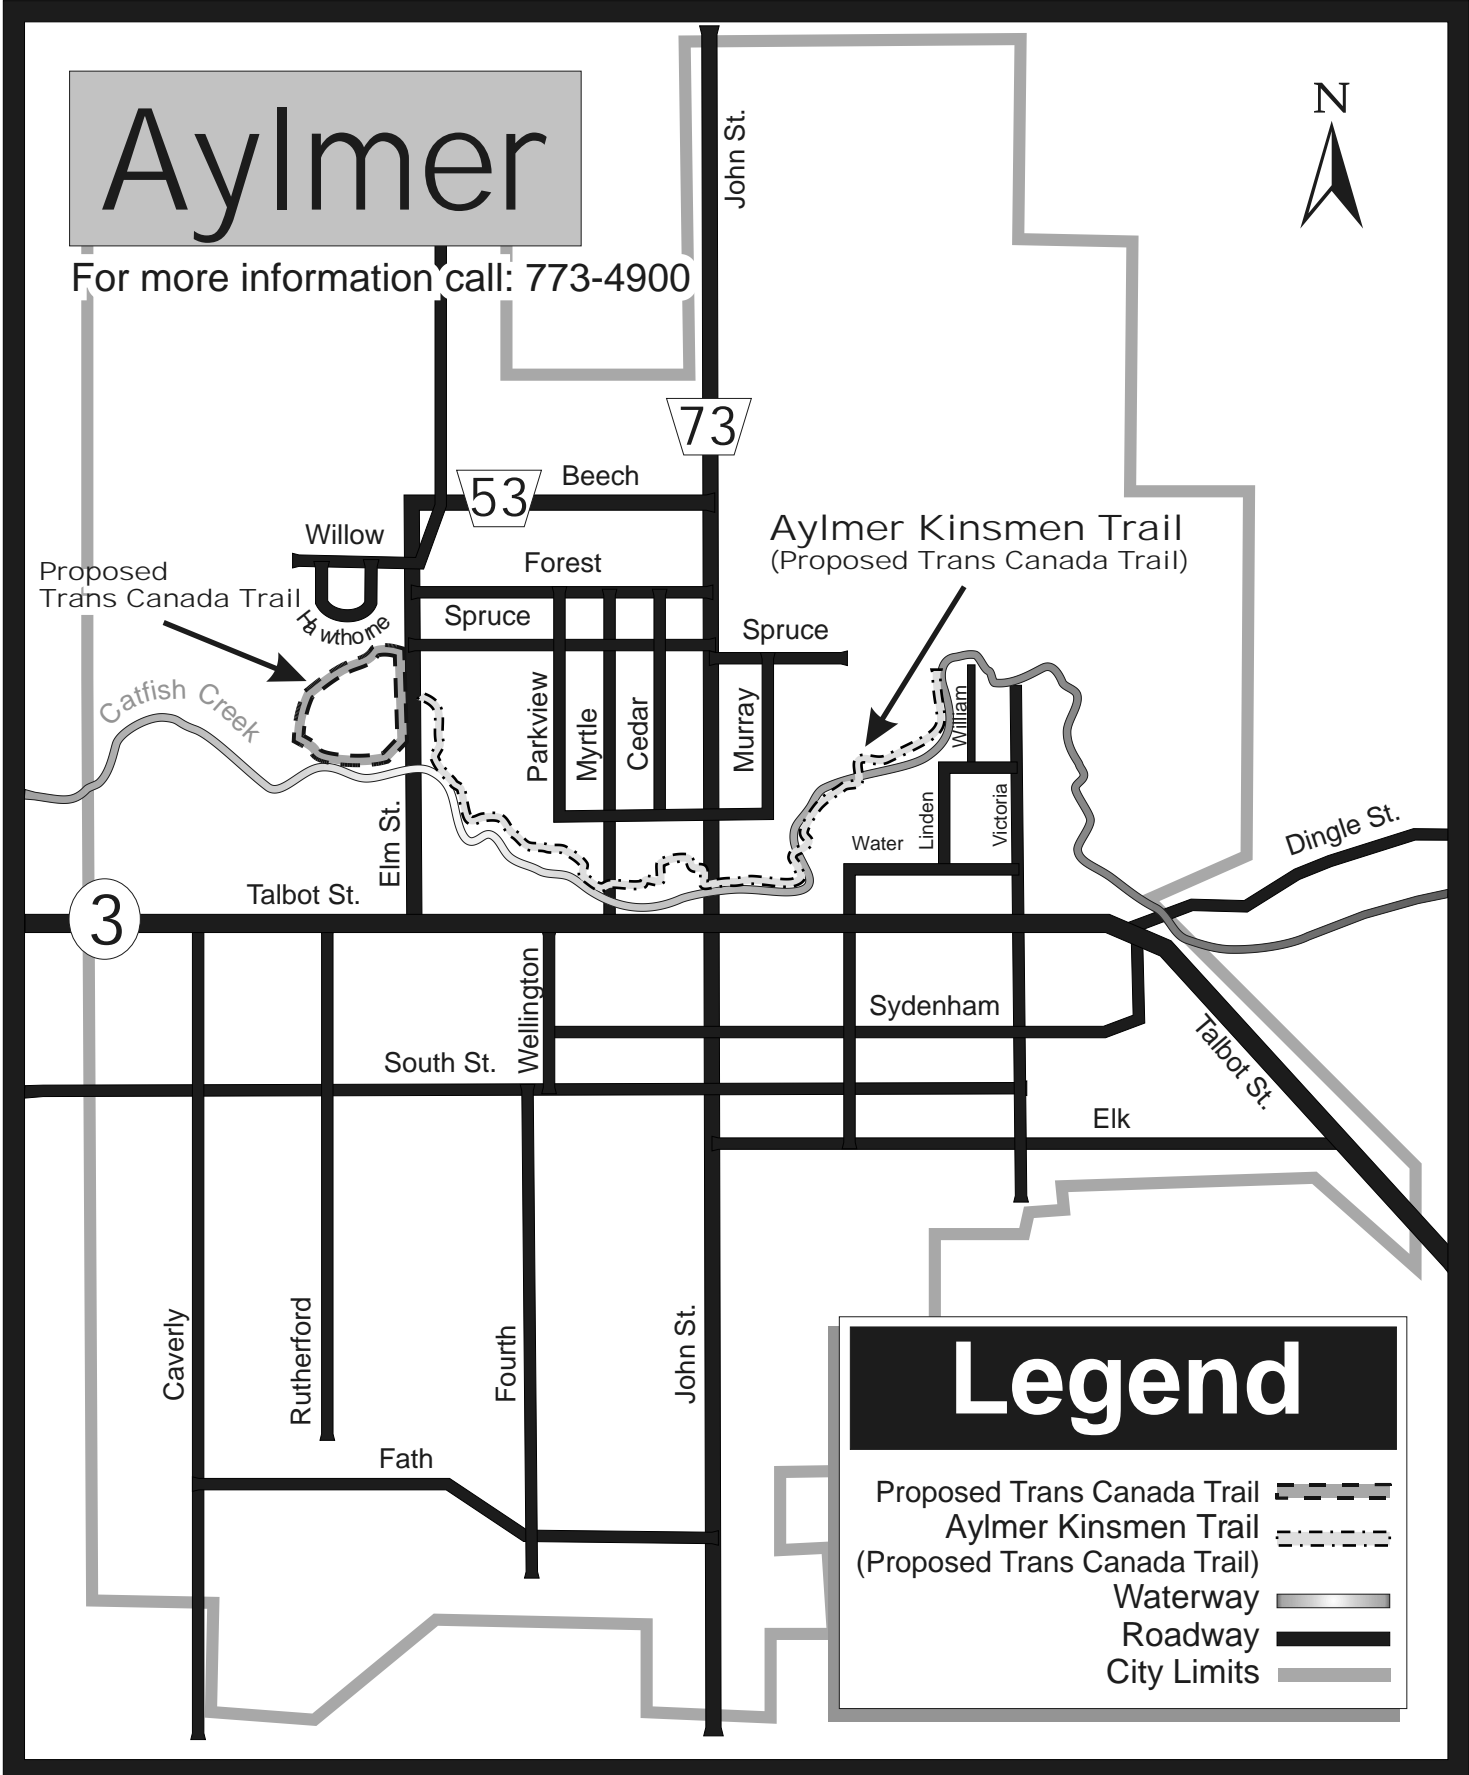

# Aylmer

For more information call: 773-4900

## Legend

- Proposed Trans Canada Trail 
- Aylmer Kinsmen Trail (Proposed Trans Canada Trail) 
- Waterway 
- Roadway 
- City Limits 