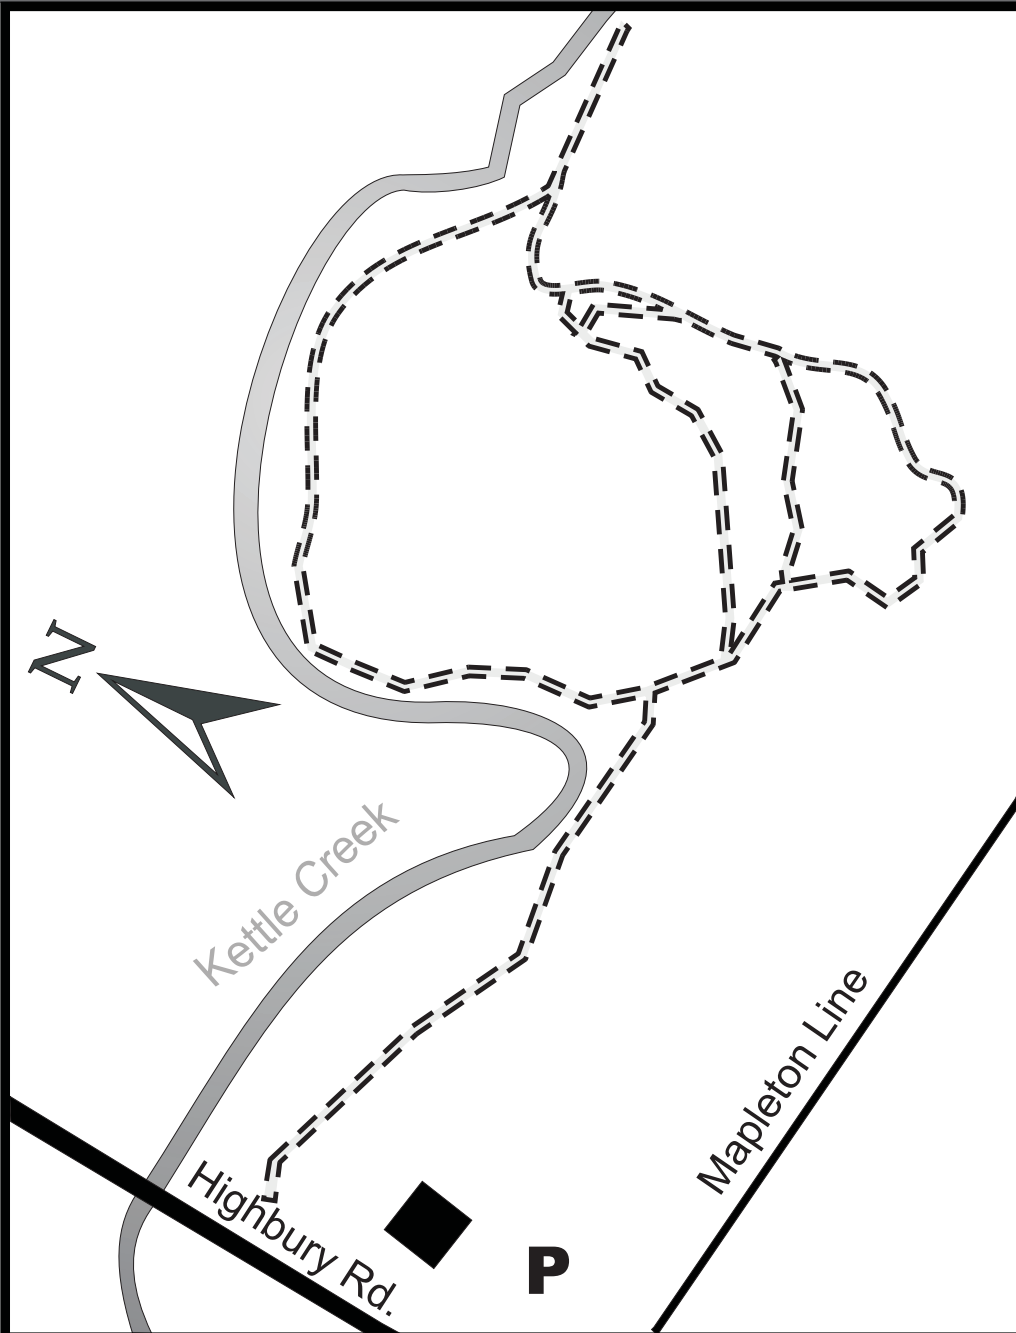

I

Dan Patterson Conservation Area

2 km

Kettle Creek Conservation Authority
519-631-1270
www.kettlecreekconservation.on.ca

	Seasonal Hiking		Tent & Trailer Camping		Swimming Pool		Historic Interest		Playground		Conservation Area
	Year Round Hiking		Cabins		Wheel Chair Accessible Swimming Pool		Interpretive Trail		Picnic Tables		Ontario Parks
	Bicycling		Washroom / Outhouse Facilities		Canoeing Permitted		Environmentally Significant Area		Tent Camping		Liking Hiking: Brought to you by Healthy at Heart Elgin.
	Freshwater Swimming		Payphone		Birding		Donation, Permit or Fee: Call for info		Roadways		Trails

*Maps are not to scale