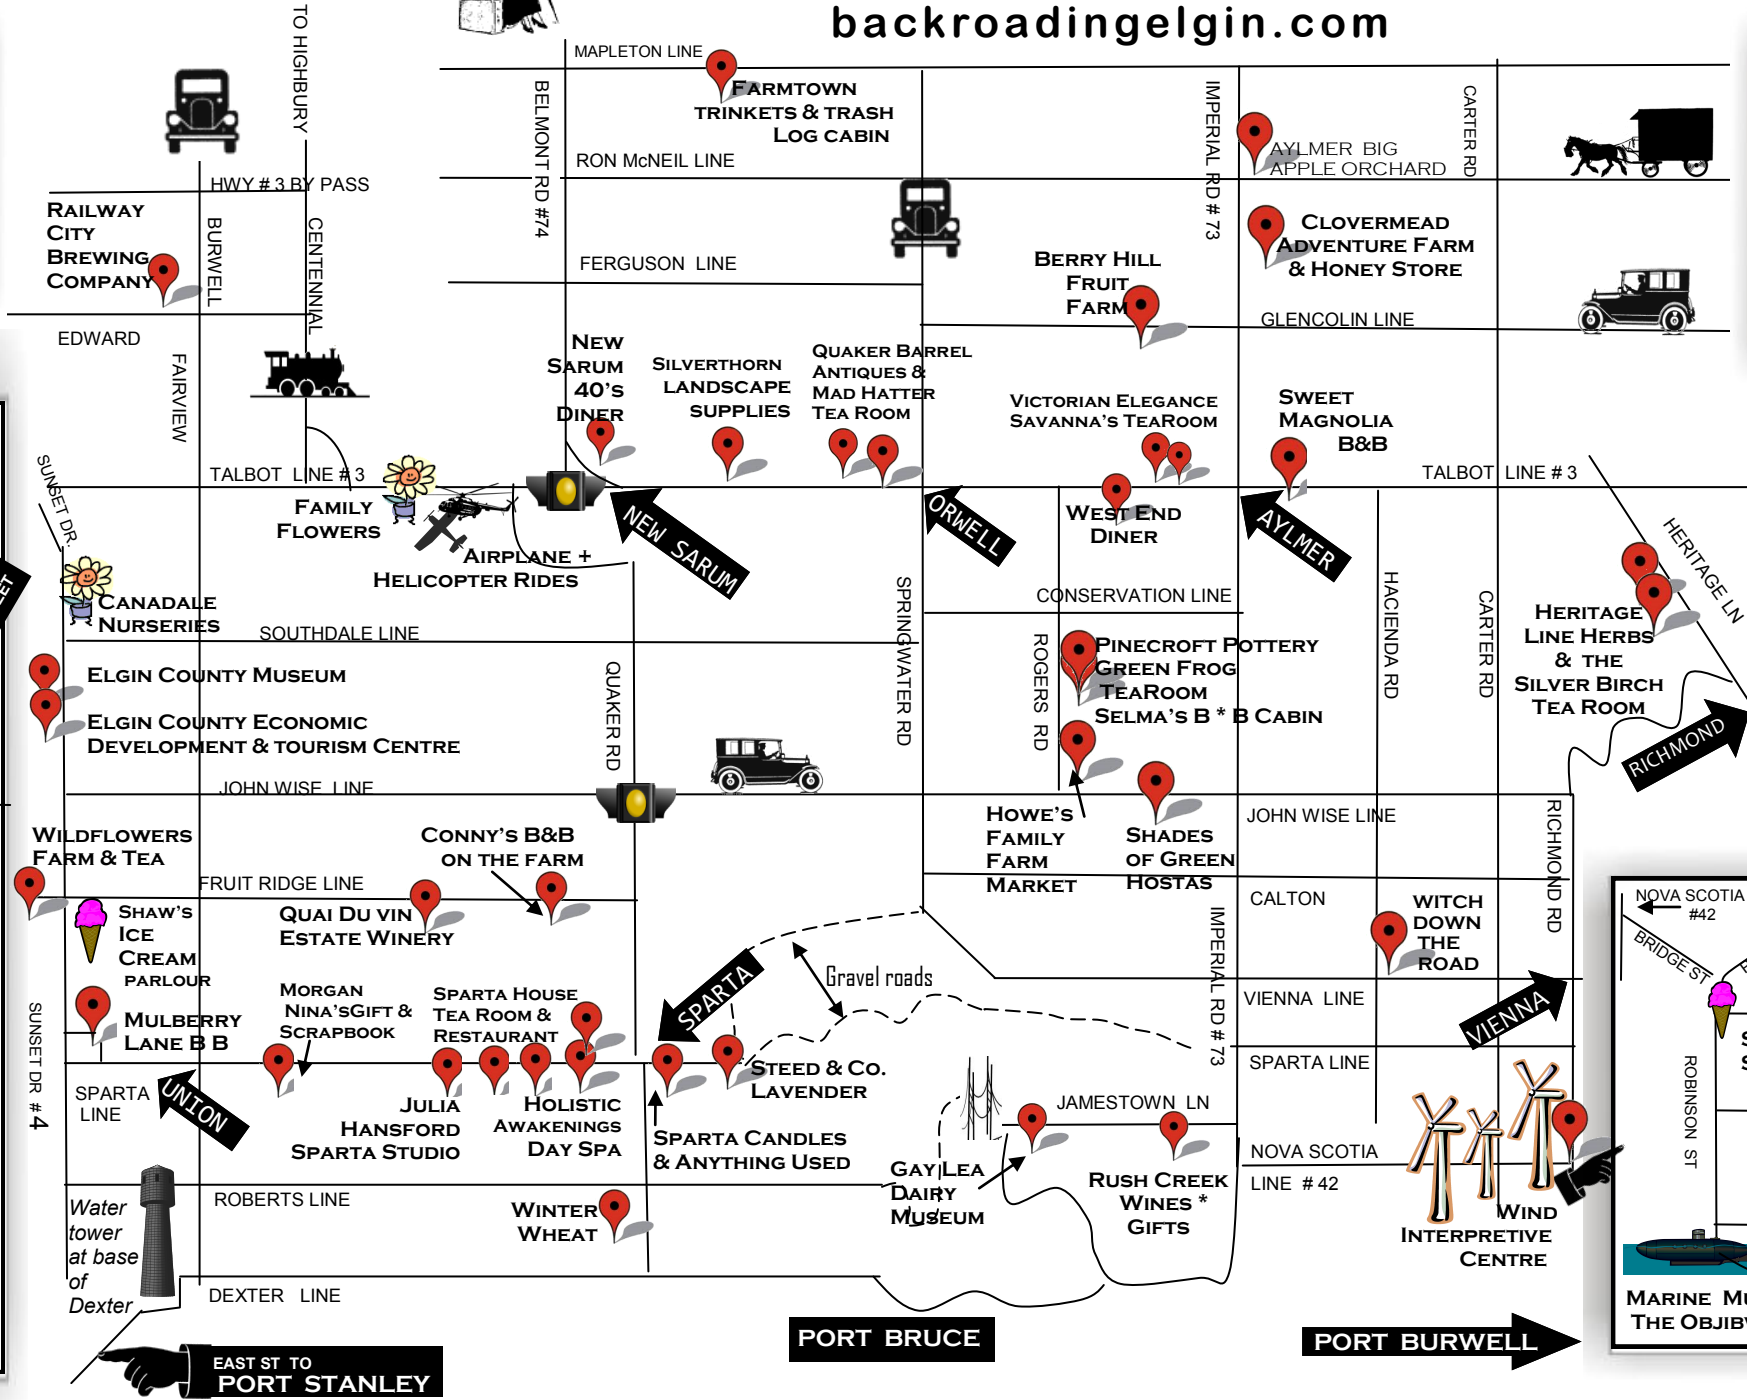

2004 to 2014

401 LONDON WEST

BACK ROADING ELGIN

backroadingelgin.com

401 TORONTO EAST

This little map is more charm than true precision - however - it should help you find all our best treasures on the Back Roads of Elgin County!

Welcome back!

PORT STANLEY

SUNSET DR # 4

EAST STREET

SPORT IN PORT ADVENTURE OUTFITTERS

THE WINDJAMMER INN & BISTRO & THE WINDJAMMER PANTRY

WILLIAM ST

EDITH CAVELL ST

GT'S ON THE BEACH

MAIN BEACH

JOSEPH ST

KETTLE CREEK INN RESTAURANT

RUSSELL HOUSE MEN & WOMENS APPAREL

MAIN ST

ART EMPORIUM

LITTLE BEACH

WELLINGTON ST

PITT ST

ROBINSON ST

SIMPLY SCOOPS

WITCH DOWN THE ROAD

WIND INTERPRETIVE CENTRE

MARINE MUSEUM & HISTORICAL LIGHTHOUSE

THE OBJIBWA SUBMARINE