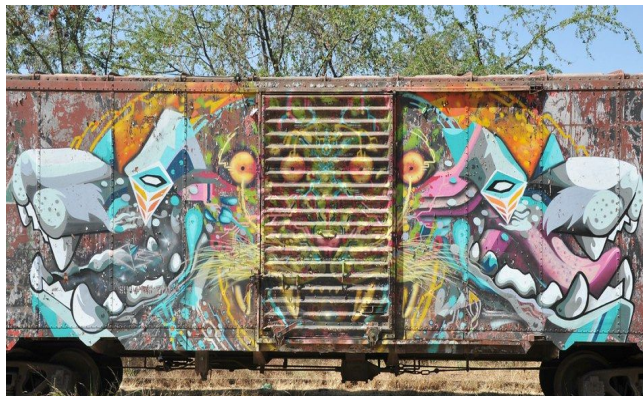

SELECTION PROCESS

- A selection committee will review the submitted applications and select up to 4 artists to design and create their own mural onto a train boxcar.
- The decisions of the selection committee are final.
- All entrants will be notified of the results.

Please Note:

This call is being administered by Railway City Tourism.

For further information please contact Megan Pickersgill, mpickersgill@stthomas.ca or 519-631-1680 ext 4132

Sample Boxcar Murals:

Web resource for mural inspiration: <https://www.muralsinthemarket.com/>