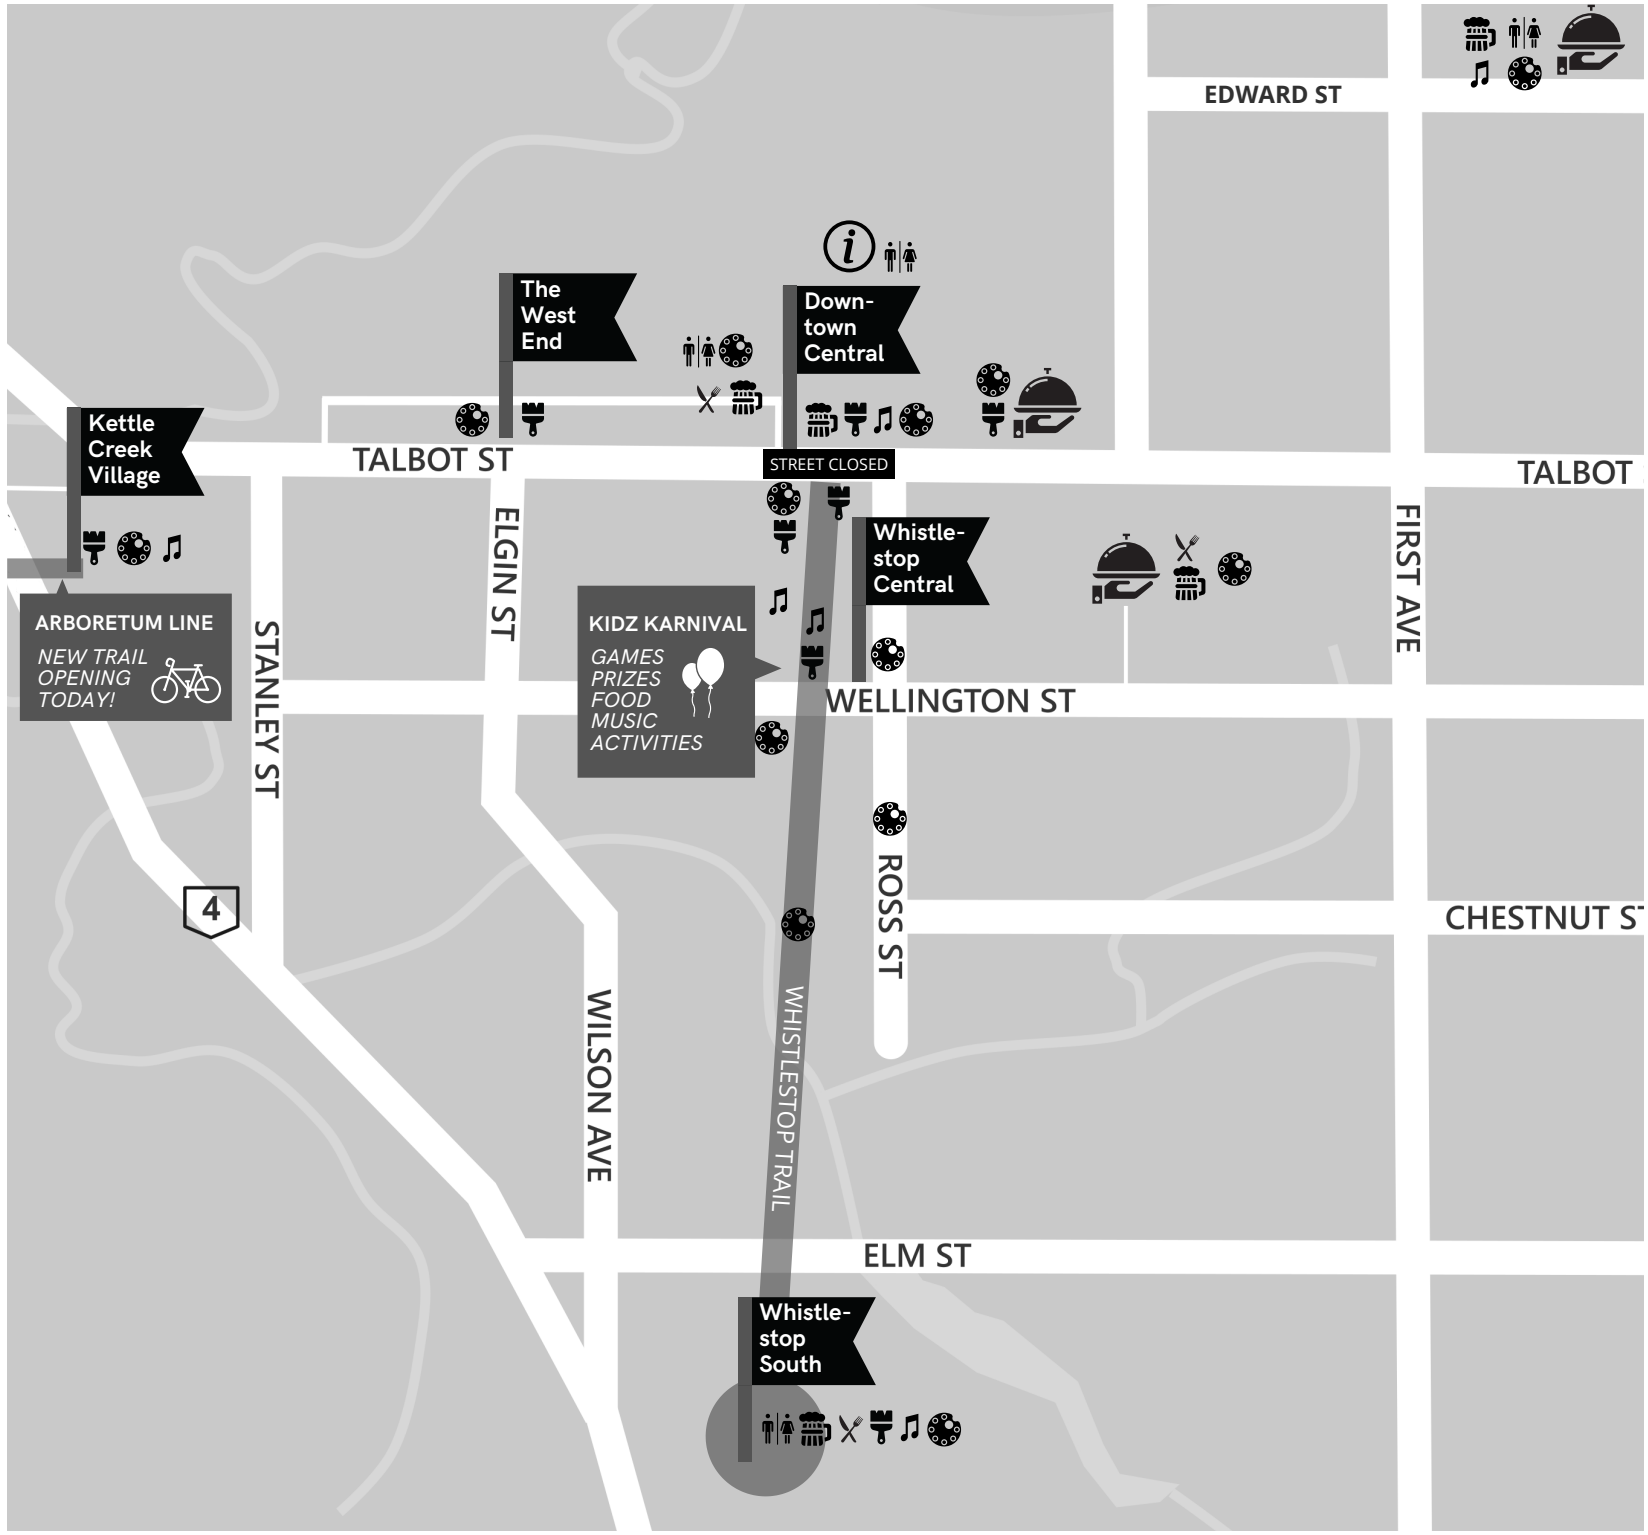

START TIME	WHISTLESTOP SOUTH	WHISTLESTOP CENTRAL	DOWNTOWN CENTRAL	THE WEST END	KETTLE CREEK	FOOD LOVERS
		<i>Curling Club 38 Parkside Dr</i>	<i>Central United Church 135 Wellington</i>	<i>Railway City Tourism 605 Talbot</i>	<i>Art Centre 301 Talbot</i>	<i>Elevated Park 1 Centre St</i>
ALL DAY 11AM -6PM	<ul style="list-style-type: none"> ✍ Live mural painting; 🏊 Outdoor Curling; 🍺 Beer Garden; 🚚 Food Trucks; 	<ul style="list-style-type: none"> 🎡 Kidz Karnival - 10am; ✍ Live Mural Painting; 💧 Simply Pure Water Station; 🎨 Live Art: Romantic Designs / Seed Confections; 🍴 Food + Drink 	<ul style="list-style-type: none"> ✍ Live Mural Painting; 🍺 RCT Beer Garden; 🍺 Caps Off Beer Garden; 🎨 Live Art: Purely Wicked / Deneire's Gallery / Suzanne Faris / Medlyn Studio / Slate; 📚 A Handmade Artisan Market 	<ul style="list-style-type: none"> ✍ Live Mural Painting; 🎨 Art Centre Exhibition; 📚 Creative Activity Stops: Revival Studio / Crocker's / Lockwood Books 	<ul style="list-style-type: none"> ✍ Live Mural Painting; 🎨 Official public art unveilings; 🚲 Official trail opening, "The Arboretum Line"; 	<ul style="list-style-type: none"> 🛍 Horton Market Shopping - 8am-12pm; 🎨 Live Art; ✍ Live Mural Painting Streamliners; 🍺 🎨 Railway City Brewing Live Art & Beer Garden
11AM	<ul style="list-style-type: none"> 🎨 Trail Installation 	<ul style="list-style-type: none"> 🎵 Live: Brian May & the Senior Centre Ukulele Band - Central United; 🎵 Live: Cool Shoes Trio - the Playhouse 🔥 Interactive Art: Spice Spa 	<ul style="list-style-type: none"> 🔥 Library Art Project 🎨 Live Demos: Refreshed Finds - 12pm 	<ul style="list-style-type: none"> 🔥 Paint-A-Thon: Taste Makers Studio 	<ul style="list-style-type: none"> 🎵 Live Music Buskers: Elevated Park; 🎨 Schnortzy's Pottery demos at Jumbo 🔥 Interactive Weaving: Little Red Mitten 	<ul style="list-style-type: none"> 🍺 Beerlesque Day Session
1PM	<ul style="list-style-type: none"> 🎵 Live Music: The Swing of Things; 🎨 Trail Installation 	<ul style="list-style-type: none"> 🎵 Live: Sing Along with Martin&Vicki @ Central U; 🎵 Live: Cool Shoes Trio - the Playhouse; 🎨 Kids Mural Painting; 🎨 Dotsy's Face Painting 🔥 Interactive Art: Spice Spa 	<ul style="list-style-type: none"> 🎨 Kids Chalk Art on Talbot; 🎵 Street Concert: Splash'N Boots - 2pm 🔥 Library Art Project 🎨 Live Demos: Refreshed Finds 	<ul style="list-style-type: none"> 🔥 Paint-A-Thon: Taste Makers Studio 	<ul style="list-style-type: none"> 🎵 Live Music Buskers: Elevated Park; 🎨 Schnortzy's Pottery demos at Jumbo 🔥 Interactive Weaving: Little Red Mitten 	<ul style="list-style-type: none"> 🔥 Streamliners Coffee Paint Activity
3PM	<ul style="list-style-type: none"> 🎵 Live Music: The Swing of Things; 🎨 Trail Installation 	<ul style="list-style-type: none"> 🎡 Kidz Karnival wrap up 🔥 Interactive Art: Spice Spa 	<ul style="list-style-type: none"> 🎵 Street Concert: The Pairs & Griffin Noriega; 🔥 Library Art Project 🎨 Live Demos: Refreshed Finds 	<ul style="list-style-type: none"> 🔥 Paint-A-Thon: Taste Makers Studio 	<ul style="list-style-type: none"> 🎵 Live Music Buskers: Elevated Park; 🎨 Schnortzy's Pottery demos @ Jumbo 🔥 Interactive Weaving: Little Red Mitten 	<ul style="list-style-type: none"> 🔥 Streamliners Coffee Paint Activity wrap up
5PM			<ul style="list-style-type: none"> 🎵 Street Concert: Nick Ewanick - 6pm 	<ul style="list-style-type: none"> 🔥 Paint-A-Thon: Taste Makers Studio 		<ul style="list-style-type: none"> 🍺 Beerlesque Evening Session
7PM			<ul style="list-style-type: none"> 🎵 Street Concert: The Caverners Beatles Tribute 			