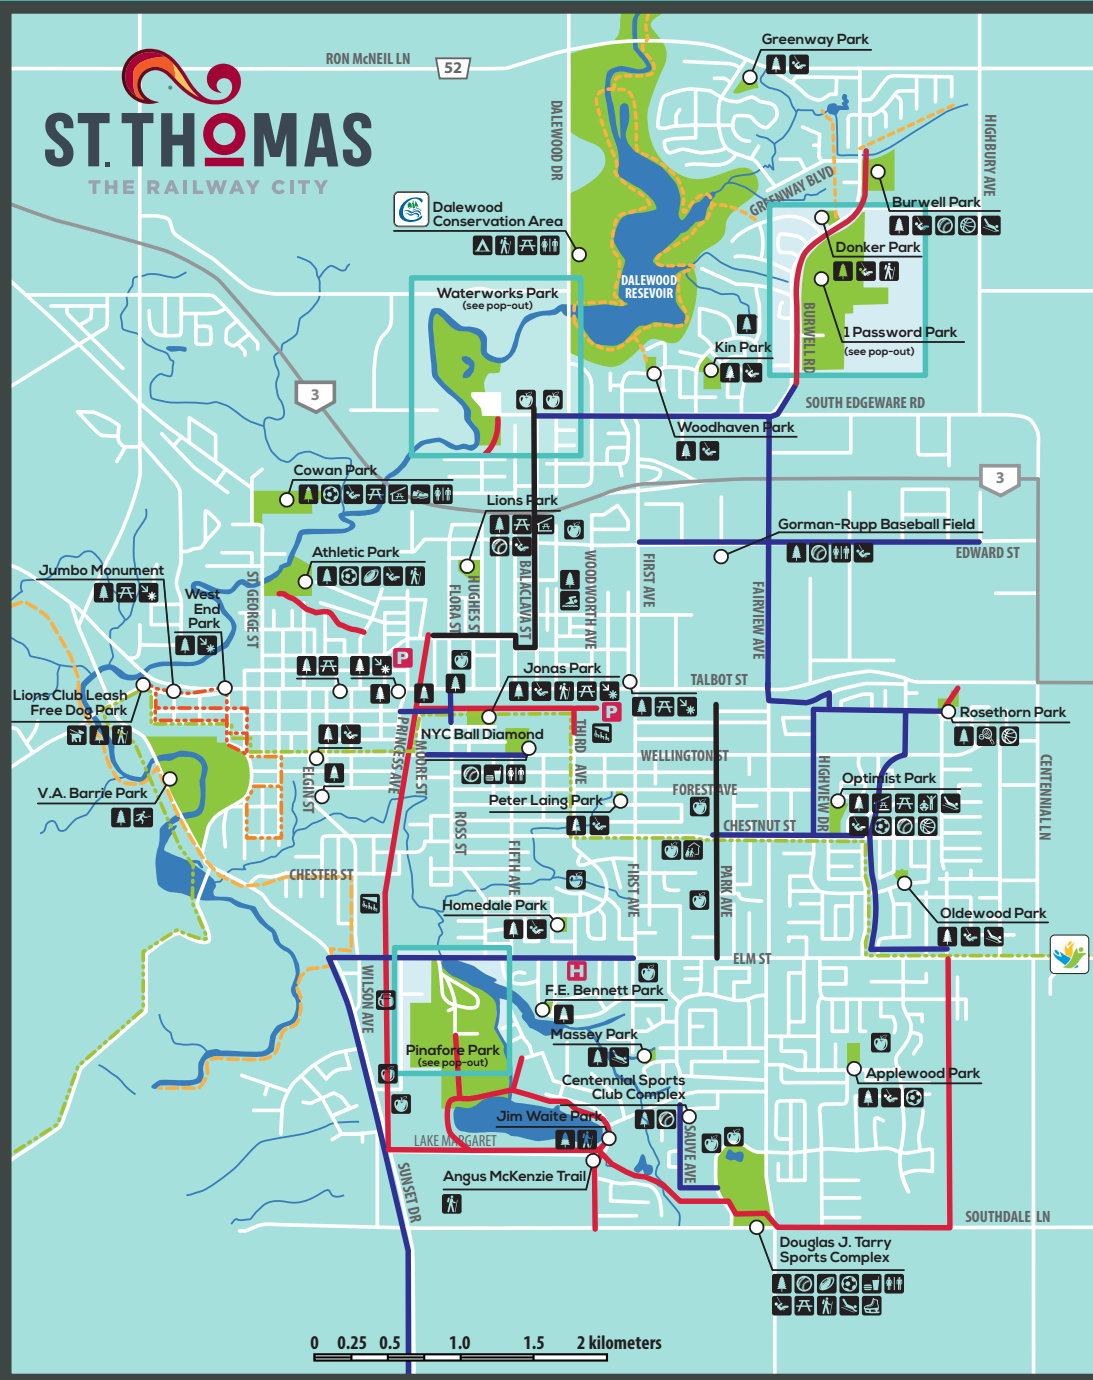

ST. THOMAS

THE RAILWAY CITY

WATERWORKS PARK

PINAFORE PARK

I PASSWORD PARK

LEGEND

- | | | | | | |
|---|--|---|--|---|--|
| <p>Provincial Highways</p> <p>Elgin County Roads</p> <p>Municipal Roads</p> <p>Paved Recreational Trails</p> <p>Unpaved Recreational Trails</p> <p>Elgin Hiking Trail</p> | <p>Bike Routes</p> <p>Bike Lanes</p> <p>The Great Trail</p> <p>Other Signed Routes</p> | <p>Walking Routes</p> <p>Courthouse Area Heritage Homes</p> <p>Church Area Heritage Homes</p> | <p>Arboretum/Healing Garden</p> <p>Arena</p> <p>Bandshell</p> <p>Baseball Diamond</p> <p>Basketball</p> <p>Batting Cage</p> <p>Beach/Swimming</p> <p>Bird Watching</p> <p>Boat Launch</p> <p>Camping</p> <p>Change Rooms</p> <p>Community Centre</p> <p>Concession Stand</p> <p>Curling</p> <p>Disc Golf</p> <p>Dog Park</p> | <p>Fishing</p> <p>Football</p> <p>Golf Course</p> <p>Horseshoes</p> <p>Kayak/SUP Rentals</p> <p>Lake</p> <p>Lifeguard</p> <p>Monument</p> <p>Multi-Purpose Pad</p> <p>Outdoor Fitness Equipment</p> <p>Outdoor Skating</p> <p>Outdoor Swimming Pool</p> <p>Park</p> <p>Parking</p> <p>Pavilion</p> <p>Picnic Area</p> | <p>Play Equipment/Swings</p> <p>Public School</p> <p>Senior's Centre</p> <p>Skateboard Park</p> <p>Ski Trail</p> <p>Soccer Pitch</p> <p>Splash Pad</p> <p>Tennis</p> <p>Toboggan Hill</p> <p>Trail</p> <p>Volleyball</p> <p>Washroom</p> <p>Wheelchair Accessible</p> <p>Wildlife Building</p> <p>Police Station</p> <p>Hospital</p> |
|---|--|---|--|---|--|