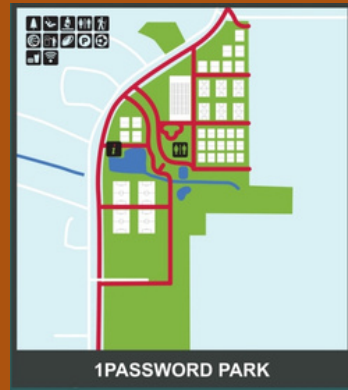

ELGIN - ST. THOMAS

Cycling & Hiking TRAIL MAP

ST. THOMAS
THE RAILWAY CITY